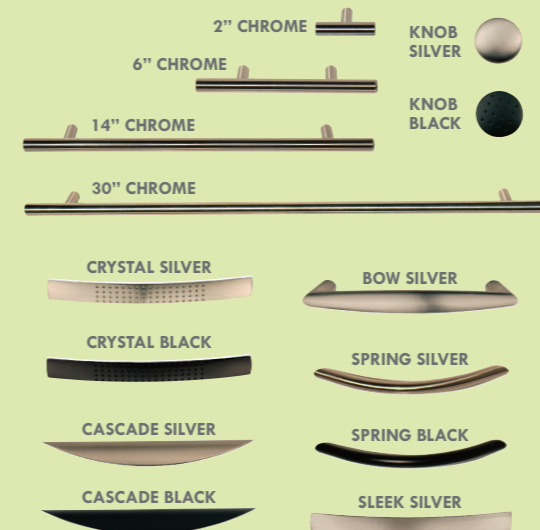

Made in USA

* HPL (High-Pressure Laminate) also available

CALIFORNIA SERIES

- 4 Edge Details (Rounded, Beveled, Cove, Fluted)
- 20 Finishes available
- 12 Wood Stain Finishes, see finishes with (*)
- 3/8" Wood Trim
- 3/4" & Full Height Modesty Panels
- Core Removable Locks
- Ball-Bearing Full Extension Slides
- Optional Maple Printed Drawers
- Color Combinations

HANDLES & KNOBS

EDGE PROFILES

STANDARD FINISHES

	African Walnut Wilsonart #7122T-60
	Black Wilsonart #1595-60
	Charcoal Nevamar #S6054T
	Chocolate Pionite/Panolam #HP340
	Cognac Pionite #HP336
	Grey Formica #SG213
	Maple Pionite #WM791
	Medium Oak Pionite #W0291
	Oiled Cherry Pionite #WC421
	Seattle Cherry Nevamar #WC5581N