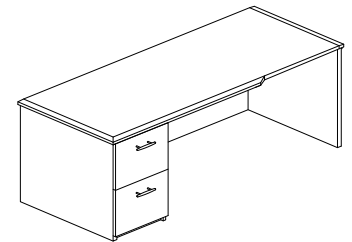

Single Pedestal Credenza Lateral File (L) Ped, Full Height Modesty Panel

MODEL #	DEPTH	WIDTH	HEIGHT	TFM	HPL	WT	CUBE
LV-CR-2060-L	20"	60"	29"	$1,968	$3,346	213	26
LV-CR-2072-L	20"	72"	29"	$2,186	$3,717	221	28
LV-CR-2078-L	20"	78"	29"	$2,581	$4,389	229	31
LV-CR-2460-L	24"	60"	29"	$2,051	$3,486	232	32
LV-CR-2472-L	24"	72"	29"	$2,269	$3,856	240	35
LV-CR-2478-L	24"	78"	29"	$2,581	$4,389	248	38

• Specify Left or Right Pedestal