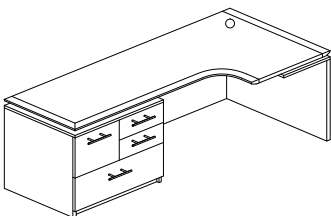

Single Pedestal Computer-Corner Curved Credenza			Personal File (M) Ped, Full Height Modesty Panel				
MODEL #	DEPTH	WIDTH	HEIGHT	TFM	HPL	WT	CUBE
NY-CCB-3672-2424-M	24"-36"	72"-24"	29"	$2,906	$4,939	298	51
NY-CCB-4272-3024-M	30"-42"	72"-24"	29"	$3,207	$5,453	322	59
NY-CCB-4278-3024-M	30"-42"	78"-24"	29"	$3,537	$6,014	333	64

- Specify Left or Right Pedestal
- Box/Box Drawers do not lock

Standard With:

- Grommet Included
- Flush Floating Top (Model #NY-FFT)
- Metallic Reveal
- Pedestal Lock & Pulls #H-08
- Wood Edge Detail on Sides and Front Only

Upgrades Available:

- Inset Floating Top (Model #NY-IFT) Available at No Up-Charge (Specify when ordering)
- Overhang Top (Model #NY-OT) Available at No Up-Charge (Specify when ordering)
- Black or White Reveal Available at No Up-Charge (Specify when ordering)
- All Pulls Available at No Up-Charge (Specify when ordering)