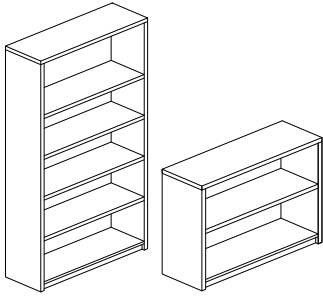

Bookcase

MODEL #	# SHELVES	DEPTH	WIDTH	HEIGHT	TFM	HPL	WT	CUBE
UN-123629-BC	1	12"	36"	29"	$450	$764	72	11
UN-123642-BC	2	12"	36"	42"	$519	$881	80	17
UN-123648-BC	2	12"	36"	48"	$596	$1,014	112	18
UN-123654-BC	3	12"	36"	54"	$665	$1,131	126	18
UN-123666-BC	3	12"	36"	66"	$735	$1,248	140	22
UN-123672-BC	4	12"	36"	72"	$796	$1,351	170	27
UN-123678-BC	4	12"	36"	78"	$894	$1,520	184	31
UN-123684-BC	5	12"	36"	84"	$994	$1,689	199	31
UN-143629-BC	1	14"	36"	29"	$535	$911	77	12
UN-143642-BC	2	14"	36"	42"	$605	$1,028	85	18
UN-143648-BC	2	14"	36"	48"	$683	$1,160	125	19
UN-143654-BC	2	14"	36"	54"	$752	$1,279	117	19
UN-143666-BC	3	14"	36"	66"	$822	$1,396	145	23
UN-143672-BC	4	14"	36"	72"	$881	$1,498	175	28
UN-143678-BC	4	14"	36"	78"	$981	$1,668	187	32
UN-143684-BC	5	14"	36"	84"	$1,080	$1,837	204	32
UN-SF (EXTRA SHELF)	1	14"	36"	n/a	$104	$176	2	10

• Standard with 1-1/8" Shelves