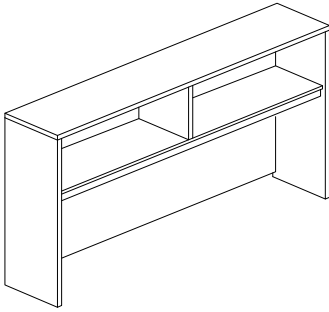

Open Hutch with Divider in the Middle

MODEL #	DEPTH	WIDTH	HEIGHT	TFM	HPL	WT	CUBE
CA-143642-HO	14"	36"	42"	$829	$1,411	98	16
CA-144842-HO	14"	48"	42"	$941	$1,600	120	21
CA-146042-HO	14"	60"	42"	$1,072	$1,825	135	25
CA-146642-HO	14"	66"	42"	$1,217	$2,069	146	28
CA-147242-HO	14"	72"	42"	$1,284	$2,183	156	30
CA-147842-HO	14"	78"	42"	$1,704	$2,895	166	35

- Standard with 2" Cord Gap for Wire Management
- Standard with Rectangular Valance