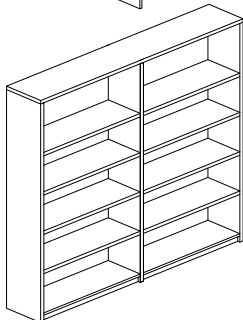

Double Wide Bookcase

MODEL #	# SHELVES	DEPTH	WIDTH	HEIGHT	TFM	HPL	WT	CUBE
UN-144829-DBC	2	14"	48"	29"	$989	$1,681	96	14
UN-144848-DBC	4	14"	48"	48"	$1,312	$2,230	117	23
UN-144866-DBC	6	14"	48"	66"	$1,474	$2,507	158	24
UN-144872-DBC	8	14"	48"	72"	$1,569	$2,669	196	31
UN-144884-DBC	10	14"	48"	84"	$2,187	$3,717	265	36
UN-147229-DBC	2	14"	72"	29"	$1,474	$2,507	144	22
UN-147242-DBC	4	14"	72"	42"	$1,749	$2,974	160	34

• Standard with 1-1/8" Shelves

Radius Corner Bookcase

MODEL #	# SHELVES	DEPTH	WIDTH	HEIGHT	TFM	HPL	WT	CUBE
UN-2029-RBC	1	20"	20"	29"	$622	$1,057	58	11
UN-2429-RBC	1	24"	24"	29"	$761	$1,293	65	15
UN-2442-RBC	2	24"	24"	42"	$875	$1,487	80	17
UN-2448-RBC	2	24"	24"	48"	$931	$1,584	112	18
UN-2466-RBC	3	24"	24"	66"	$1,056	$1,795	140	22
UN-2472-RBC	4	24"	24"	72"	$1,179	$2,003	170	27

• Standard with 1-1/8" Fixed Shelves