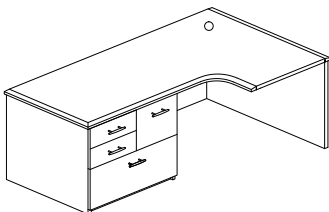

Single Pedestal Computer-Corner Curved Credenza		Personal File (M) Ped, Full Height Modesty Panel						
MODEL #	DEPTH	WIDTH	HEIGHT	TFM	HPL	WT	CUBE	
LV-CCB-3672-2424-M	24"-36"	72"-24"	29"	$2,489	$4,232	298	51	
LV-CCB-4272-3024-M	30"-42"	72"-24"	29"	$2,864	$4,868	322	59	
LV-CCB-4278-3024-M	30"-42"	78"-24"	29"	$3,250	$5,525	333	64	

- Specify Left or Right Pedestal
- Box/Box Drawers do not lock

- Specify Edge Detail ("A" Knife or "B" Traditional)
- Wood Edge Detail on Front & Sides Only
- Standard with Pedestal Lock & Pulls #H-10
- All Pulls Available at No Up-Charge (Specify when ordering)