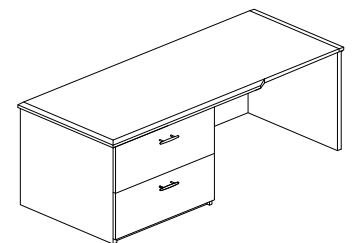

Single Pedestal Credenza Personal File (M) Ped, Full Height Modesty Panel

MODEL #	DEPTH	WIDTH	HEIGHT	TFM	HPL	WT	CUBE
LV-CR-2060-M	20"	60"	29"	$2,152	$3,660	224	26
LV-CR-2072-M	20"	72"	29"	$2,371	$4,030	231	28
LV-CR-2078-M	20"	78"	29"	$2,741	$4,660	239	28
LV-CR-2460-M	24"	60"	29"	$2,180	$3,705	242	32
LV-CR-2472-M	24"	72"	29"	$2,397	$4,075	250	35
LV-CR-2478-M	24"	78"	29"	$2,767	$4,703	258	38

• Specify Left or Right Pedestal
• Box/Box Drawers do not lock