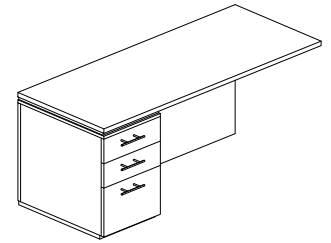

SOHO SERIES

Returns

Return Box/Box/File (C) Ped, Full Modesty Panel

MODEL #	DEPTH	WIDTH	HEIGHT	TFM	HPL	WT	CUBE
SO-RT-2036-C	20"	36"	29"	$1,105	$1,880	122	15
SO-RT-2042-C	20"	42"	29"	$1,156	$1,965	129	17
SO-RT-2048-C	20"	48"	29"	$1,203	$2,045	136	19
SO-RT-2060-C	20"	60"	29"	$1,266	$2,152	150	24
SO-RT-2072-C	20"	72"	29"	$1,292	$2,198	164	28
SO-RT-2436-C	24"	36"	29"	$1,207	$2,053	140	18
SO-RT-2442-C	24"	42"	29"	$1,216	$2,067	148	21
SO-RT-2448-C	24"	48"	29"	$1,266	$2,152	156	24
SO-RT-2460-C	24"	60"	29"	$1,281	$2,179	171	29
SO-RT-2472-C	24"	72"	29"	$1,319	$2,242	187	35

- Specify Left or Right Return
- File/File (D) Pedestal Available at No Up-Charge (Change C to D)