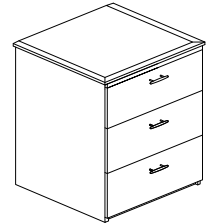

Three-Drawer Lateral File

MODEL #	DEPTH	WIDTH	HEIGHT	TFM	HPL	WT	CUBE
LV-LF-2036-L3	20"	36"	42"	$2,510	$4,267	240	18
LV-LF-2436-L3	24"	36"	42"	$2,621	$4,456	264	22

- Standard with Anti-Tip Locking Mechanism
- File Letter Front to Back or Legal Side to Side