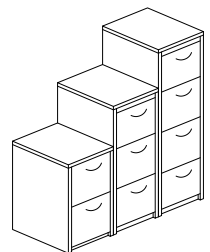

Vertical Files

MODEL #	DEPTH	WIDTH	HEIGHT	TFM	HPL	WT	CUBE
CA-VF-2416-V2	24"	16"	29"	$995	$1,692	160	7
CA-VF-2416-V3	24"	16"	44"	$2,081	$3,539	240	14
CA-VF-2416-V4	24"	16"	58"	$2,566	$4,362	320	21

- Standard with Anti-Tip Locking Mechanism on 3 & 4 Drawer
- File Letter Front to Back