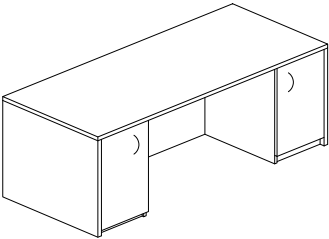

Storage Credenza Hinged Doors (H), Open in the Middle, Full Height Modesty Panel

MODEL #	DEPTH	WIDTH	HEIGHT	TFM	HPL	WT	CUBE
UN-CR-2060-HOH	20"	60"	29"	$1,159	$1,969	251	24
UN-CR-2072-HOH	20"	72"	29"	$1,305	$2,219	265	28
UN-CR-2078-HOH	20"	78"	29"	$1,465	$2,492	271	31
UN-CR-2460-HOH	24"	60"	29"	$1,189	$2,022	311	31
UN-CR-2472-HOH	24"	72"	29"	$1,313	$2,233	284	35
UN-CR-2478-HOH	24"	78"	29"	$1,483	$2,521	292	38

- Standard with One Adjustable Shelf on Each Side
- 3/4" Modesty Panel Available at No Up-Charge (Specify when ordering)