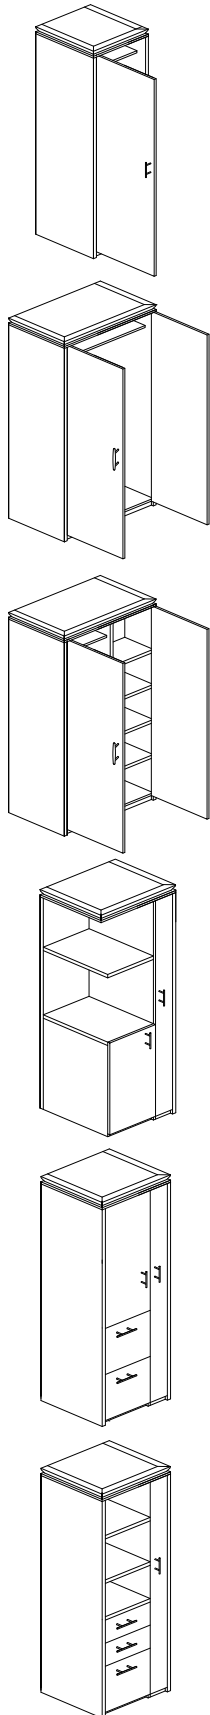

### 1-Door Wardrobe Cabinet

MODEL #	# SHELVES	DEPTH	WIDTH	HEIGHT	TFM	HPL	WT	CUBE
NY-242466-BCWC	1	24"	24"	66"	\$1,849	\$3,143	269	32
NY-242472-BCWC	1	24"	24"	72"	\$1,986	\$3,377	285	35
NY-242478-BCWC	1	24"	24"	78"	\$2,124	\$3,611	304	38
NY-242484-BCWC	1	24"	24"	84"	\$2,255	\$3,833	322	41