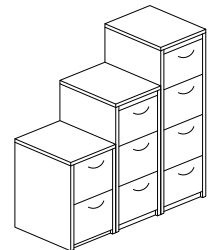

Vertical Files

MODEL #	DEPTH	WIDTH	HEIGHT	TFM	HPL	WT	CUBE
UN-VF-2416-V2	24"	16"	29"	$778	$1,322	160	7
UN-VF-2416-V3	24"	16"	44"	$1,624	$2,763	240	14
UN-VF-2416-V4	24"	16"	58"	$2,005	$3,409	320	21

- Standard with Anti-Tip Locking Mechanism on 3 & 4 Drawer
- File Letter Front to Back