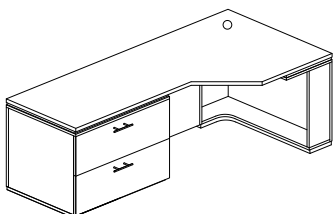

Single Pedestal Computer-Corner Credenza

32" Lateral File (L) Ped, Full Height Modesty Panel

MODEL #	DEPTH	WIDTH	HEIGHT	TFM	HPL	WT	CUBE
SO-CKB-3672-2424-L	24"-36"	72"-24"	29"	$1,846	$3,138	288	51
SO-CKB-4272-3024-L	30"-42"	72"-24"	29"	$2,067	$3,514	312	59
SO-CKB-4278-3024-L	30"-42"	78"-24"	29"	$2,286	$3,886	323	64

• Specify Left or Right Pedestal