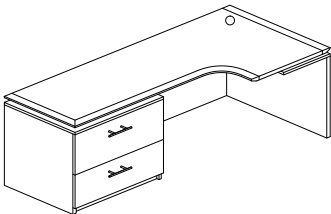

Single Pedestal Computer-Corner Curved Credenza			32" Lateral File (L) Ped, Full Height Modesty Panel				
MODEL #	DEPTH	WIDTH	HEIGHT	TFM	HPL	WT	CUBE
NY-CCB-3672-2424-L	24"-36"	72"-24"	29"	$2,717	$4,620	288	51
NY-CCB-4272-3024-L	30"-42"	72"-24"	29"	$3,019	$5,132	312	59
NY-CCB-4278-3024-L	30"-42"	78"-24"	29"	$3,353	$5,700	323	64

- Specify Left or Right Pedestal