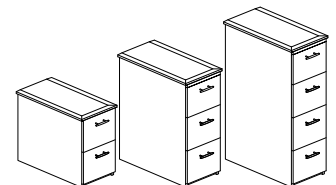

Vertical Files

MODEL #	DEPTH	WIDTH	HEIGHT	TFM	HPL	WT	CUBE
LV-VF-2416-V2	24"	16"	29"	$1,095	$1,862	160	7
LV-VF-2416-V3	24"	16"	44"	$2,288	$3,891	240	14
LV-VF-2416-V4	24"	16"	58"	$2,823	$4,799	320	21

- Standard with Anti-Tip Locking Mechanism on 3 & 4 Drawer
- File Letter Front to Back