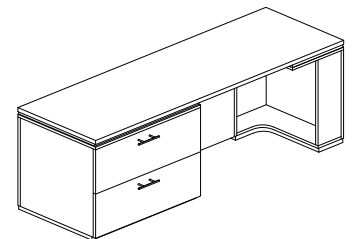

Single Pedestal Credenza		Personal File (M) Ped, Full Height Modesty Panel						
MODEL #	DEPTH	WIDTH	HEIGHT	TFM	HPL	WT	CUBE	
SO-CR-2060-M	20"	60"	29"	$1,733	$2,944	224	26	
SO-CR-2072-M	20"	72"	29"	$1,847	$3,140	231	28	
SO-CR-2078-M	20"	78"	29"	$2,062	$3,506	239	28	
SO-CR-2460-M	24"	60"	29"	$1,797	$3,057	242	32	
SO-CR-2472-M	24"	72"	29"	$1,914	$3,252	250	35	
SO-CR-2478-M	24"	78"	29"	$2,129	$3,618	258	38	

• Specify Left or Right Pedestal

• Box/Box Drawers do not lock