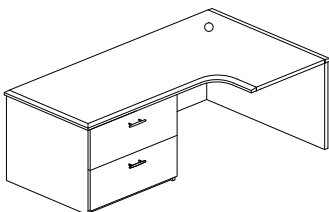

Single Pedestal Computer-Corner Curved Credenza		32" Lateral File (L) Ped, Full Height Modesty Panel						
MODEL #	DEPTH	WIDTH	HEIGHT	TFM	HPL	WT	CUBE	
LV-CCB-3672-2424-L	24"-36"	72"-24"	29"	$2,441	$4,149	288	51	
LV-CCB-4272-3024-L	30"-42"	72"-24"	29"	$2,633	$4,475	312	59	
LV-CCB-4278-3024-L	30"-42"	78"-24"	29"	$3,066	$5,212	323	64	

- Specify Left or Right Pedestal