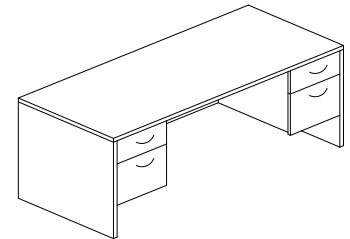

Double Pedestal Desk File/File (D) Ped Left, Box/Box/File (C) Ped Right, Full Height Modesty Panel

MODEL #	DEPTH	WIDTH	HEIGHT	TFM	HPL	WT	CUBE
UN-DP-3060-DC	30"	60"	29"	$1,697	$2,886	290	36
UN-DP-3072-DC	30"	72"	29"	$1,841	$3,130	308	43
UN-DP-3078-DC	30"	78"	29"	$2,070	$3,519	326	47
UN-DP-3084-DC	30"	84"	29"	$2,170	$3,688	344	51
UN-DP-3660-DC	36"	60"	29"	$1,841	$3,130	314	43
UN-DP-3672-DC	36"	72"	29"	$1,841	$3,130	332	51
UN-DP-3678-DC	36"	78"	29"	$2,091	$3,555	342	55
UN-DP-3684-DC	36"	84"	29"	$2,213	$3,761	352	58

- Exchange Pedestal Locations at No Up-Charge (Change C to D or D to C)