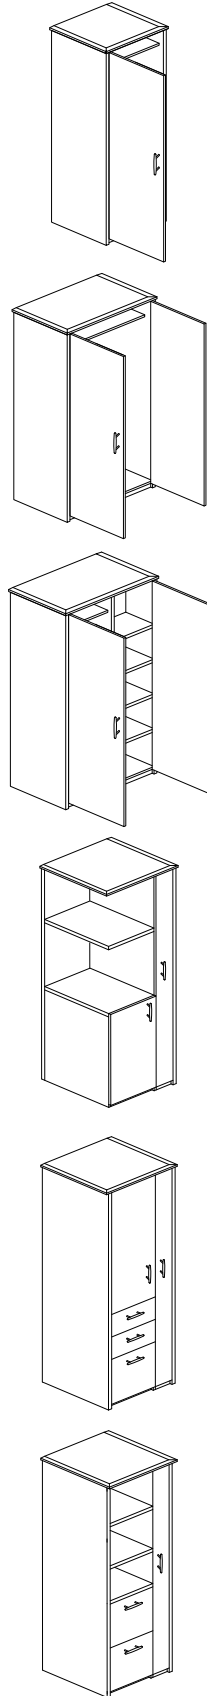

### 1-Door Wardrobe Cabinet

MODEL #	# SHELVES	DEPTH	WIDTH	HEIGHT	TFM	HPL	WT	CUBE
LV-242466-BCWC	1	24"	24"	66"	\$1,681	\$2,859	269	32
LV-242472-BCWC	1	24"	24"	72"	\$1,819	\$3,092	285	35
LV-242478-BCWC	1	24"	24"	78"	\$1,956	\$3,326	304	38
LV-242484-BCWC	1	24"	24"	84"	\$2,087	\$3,548	322	41