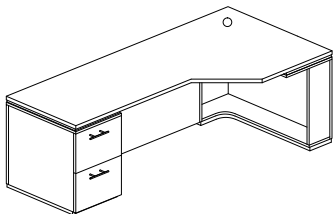

Single Pedestal Computer-Corner Credenza

File/File (D) Ped, Full Height Modesty Panel

MODEL #	DEPTH	WIDTH	HEIGHT	TFM	HPL	WT	CUBE
SO-CKB-3672-2424-D	24"-36"	72"-24"	29"	$1,728	$2,938	256	51
SO-CKB-4272-3024-D	30"-42"	72"-24"	29"	$1,893	$3,216	280	59
SO-CKB-4278-3024-D	30"-42"	78"-24"	29"	$2,168	$3,687	291	64

• Specify Left or Right Pedestal

• Box/Box/File (C) Ped Available at No Up-Charge (Change D to C)