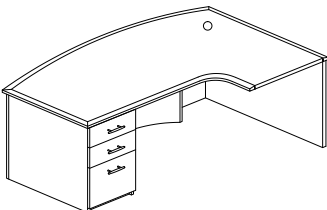

Single Pedestal Fan Computer-Corner Curved Desk		Box/Box/File (C) Ped, Arched Modesty Panel						
MODEL #	DEPTH	WIDTH	HEIGHT	TFM	HPL	WT	CUBE	
LV-FC-4272-2424-C	24"-30"-36"	72"-24"	29"	$3,127	$5,315	280	59	
LV-FC-4278-2424-C	24"-30"-36"	78"-24"	29"	$3,504	$5,957	291	64	
LV-FC-4872-3024-C	30"-36"-42"	72"-24"	29"	$3,201	$5,440	298	65	
LV-FC-4878-3024-C	30"-36"-42"	78"-24"	29"	$3,578	$6,082	310	70	

• Specify Left or Right Pedestal

• Standard Grommet Included (Specify if not needed)

• File/File (D) Ped Available at No Up-Charge (Change C to D)

• Specify Edge Detail ("A" Knife or "B" Traditional)

• Standard with Pedestal Lock & Pulls #H-10

• All Pulls Available at No Up-Charge (Specify when ordering)