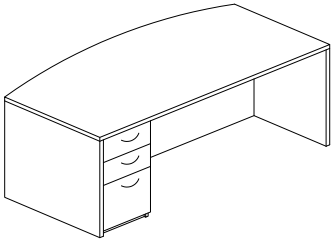

Single Pedestal Fan Desk Box/Box/File (C) Ped, Full Height Modesty Panel

MODEL #	DEPTH	WIDTH	HEIGHT	TFM	HPL	WT	CUBE
UN-FSP-303666-C	30"-36"	66"	29"	$1,530	$2,601	246	47
UN-FSP-303672-C	30"-36"	72"	29"	$1,572	$2,674	257	51
UN-FSP-364272-C	36"-42"	72"	29"	$1,633	$2,777	280	59
UN-FSP-364278-C	36"-42"	78"	29"	$1,850	$3,144	291	64
UN-FSP-364284-C	36"-42"	84"	29"	$2,039	$3,467	301	69

- Specify Left or Right Pedestal
- File/File (D) Ped Available at No Up-Charge (Change C to D)