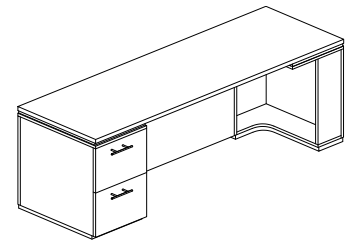

Single Pedestal Credenza		Lateral File (L) Ped, Full Height Modesty Panel						
MODEL #	DEPTH	WIDTH	HEIGHT	TFM	HPL	WT	CUBE	
SO-CR-2060-L	20"	60"	29"	$1,575	$2,676	213	26	
SO-CR-2072-L	20"	72"	29"	$1,690	$2,872	221	28	
SO-CR-2078-L	20"	78"	29"	$1,905	$3,238	229	31	
SO-CR-2460-L	24"	60"	29"	$1,640	$2,789	232	32	
SO-CR-2472-L	24"	72"	29"	$1,756	$2,984	240	35	
SO-CR-2478-L	24"	78"	29"	$1,971	$3,350	248	38	

• Specify Left or Right Pedestal