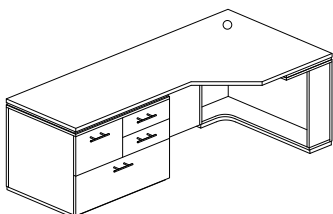

Single Pedestal Computer-Corner Credenza

Personal File (M) Ped, Full Height Modesty Panel

MODEL #	DEPTH	WIDTH	HEIGHT	TFM	HPL	WT	CUBE
SO-CKB-3672-2424-M	24"-36"	72"-24"	29"	$2,003	$3,406	298	51
SO-CKB-4272-3024-M	30"-42"	72"-24"	29"	$2,224	$3,782	322	59
SO-CKB-4278-3024-M	30"-42"	78"-24"	29"	$2,445	$4,157	333	64

• Specify Left or Right Pedestal

• Box/Box Drawers do not lock