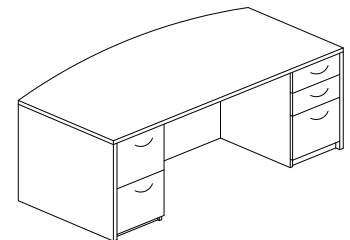

- Fluted Edge Available at No Up-Charge (Change UN to UF)
- Standard with Pedestal Lock & Pulls #H-01
- All Pulls Available at No Up-Charge (Specify when ordering)