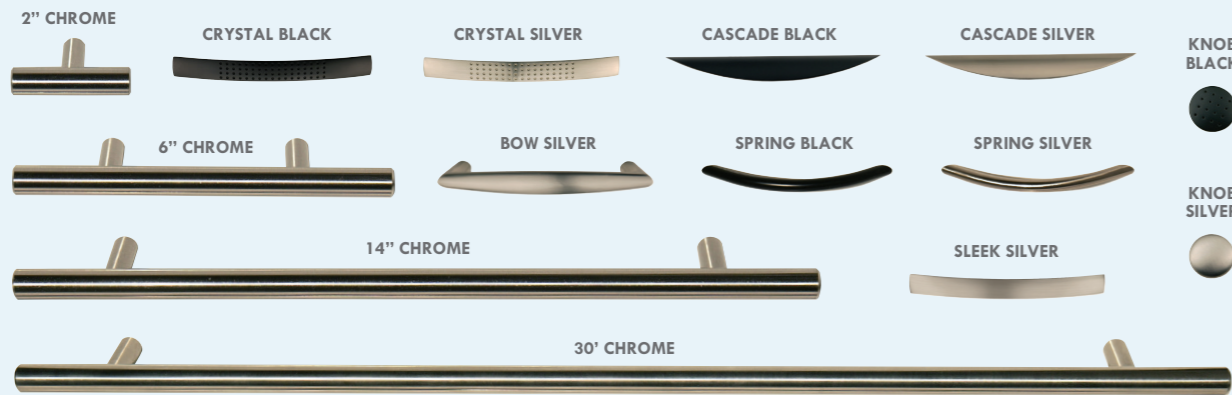

United Self-Edge
Edge banding Finish: African Walnut

Soho Self-Edge
Edge banding Finish: Concrete Groovze
Reveal: Metallic

Soho Fluted
Edge banding Finish: Hazelnut
Reveal: White

California Beveled
Wood Stain: Cognac

Oiled Cherry
Pionite #WC421-S

Seattle Cherry
Nevamar #WC5581N

DESIGNER FINISHES

Midnight Grey
Wilsonart #7949K-18

Absolute Acajou
Pionite #WY160

Espresso
Pionite #WX-421

Graphite Nebula
Wilsonart #4623-60

Grey Nebula
Wilsonart #4622-60

Hazelnut
Formica #5886-43

Honey Oak
Formica #7738-58

Concrete Groovze
Formica #WF393-NG

Maplewood
Formica #7288-58

White
Formica #933-58

HARDWARE

Finishes and patterns shown are printed reproductions and may differ from the actual product. Please refer to actual samples before specifying. Wood is a natural product with inherent color variations. United Desk strives to be consistent with finish variation, however, please expect variation.